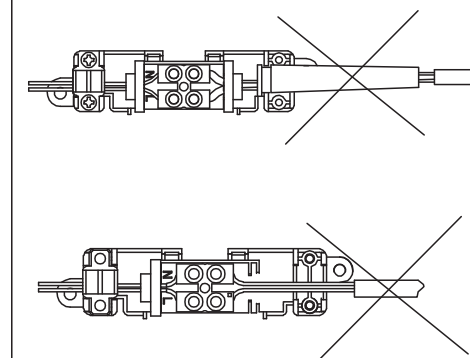

LED mirror lamp

Art.-Nr.: 97059

2X

2X

Nicht enthalten (Not included)

A

OFF

B

C

D

ON