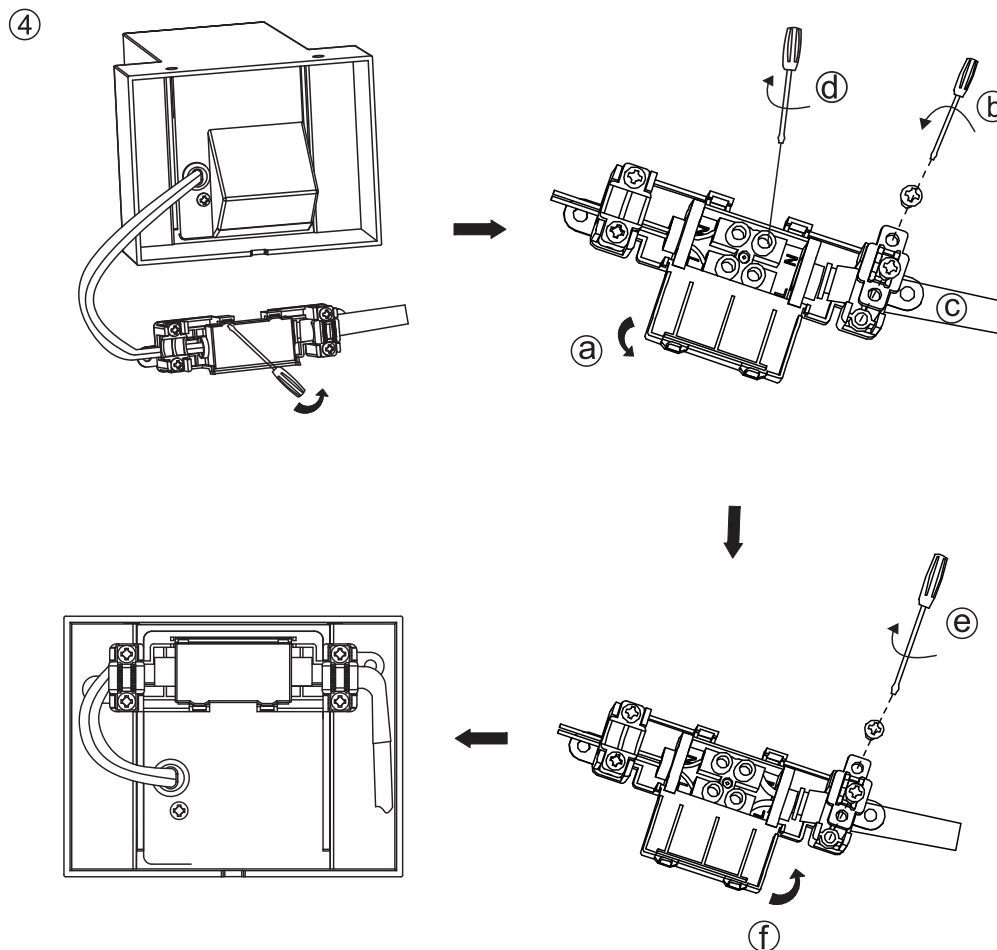

LED mirror lamp

Art.-Nr.: 97059

2X

2X

Nicht enthalten (Not included)

A

OFF

B

C

D

ON