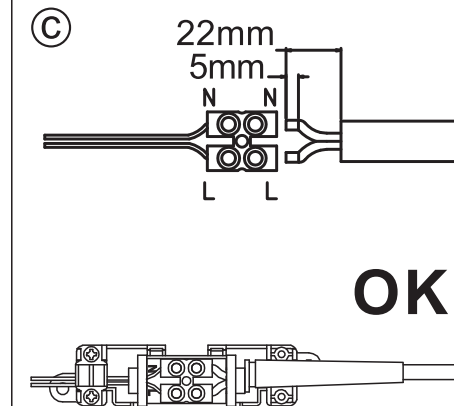

LED mirror lamp

Art.-Nr.: 97059

2X

2X

Nicht enthalten (Not included)

A

OFF

B

C

D

ON